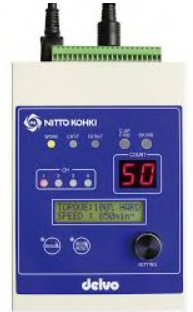

Others:

- Pneumatic Tools
- Digital Experience
- Pos System
- Measurement Syst
- Screwfeeder, vacuum, etc

KOLVER

Transducer

Current Control

Electric Screwdriver

Positioning Arm

Torque Tester

ELECTRIC SCREWDRIVERS

delvo®

Screwdriver with Built-in Counter

Current control

Screw counters

Torque tester

Balancer

We also have the following AUTOMATION Solutions